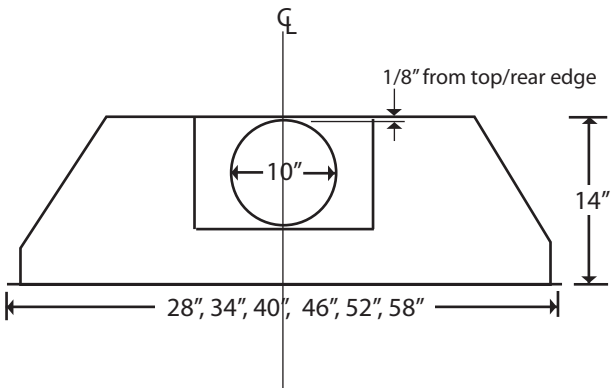

PowerPack Insert
1200 CFM Models
10" Round Duct

L-Bracket positioned for
rear exhaust (Rear View)

PowerPack Insert
600 CFM / 400 CFM Models
6" Round Duct

L-Bracket positioned for
rear exhaust (Rear View)