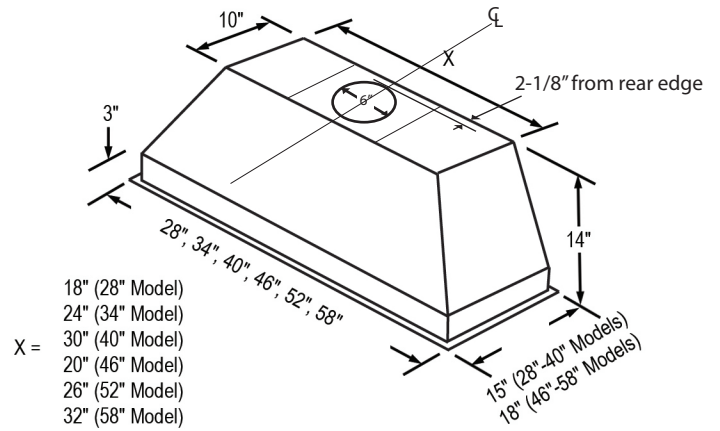

PowerPack Insert
1200 CFM Models
10" Round Duct

L-Bracket positioned for
rear exhaust (Rear View)

PowerPack Insert
600 CFM / 400 CFM Models
6" Round Duct

L-Bracket positioned for
rear exhaust (Rear View)