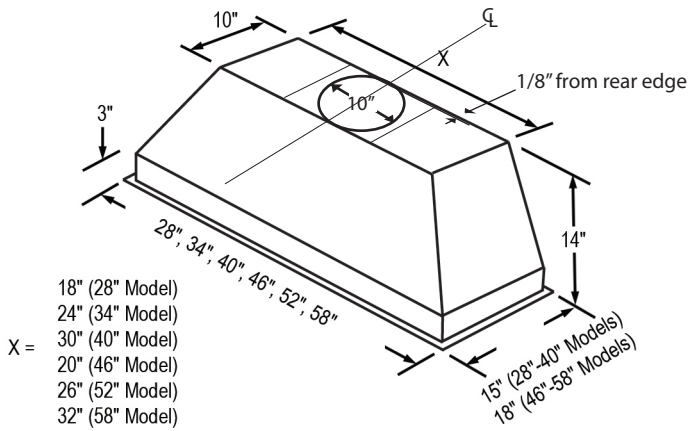

PowerPack Insert
1200 CFM Models
10" Round Duct

L-Bracket positioned for
rear exhaust (Rear View)

PowerPack Insert
600 CFM / 400 CFM Models
6" Round Duct

L-Bracket positioned for
rear exhaust (Rear View)